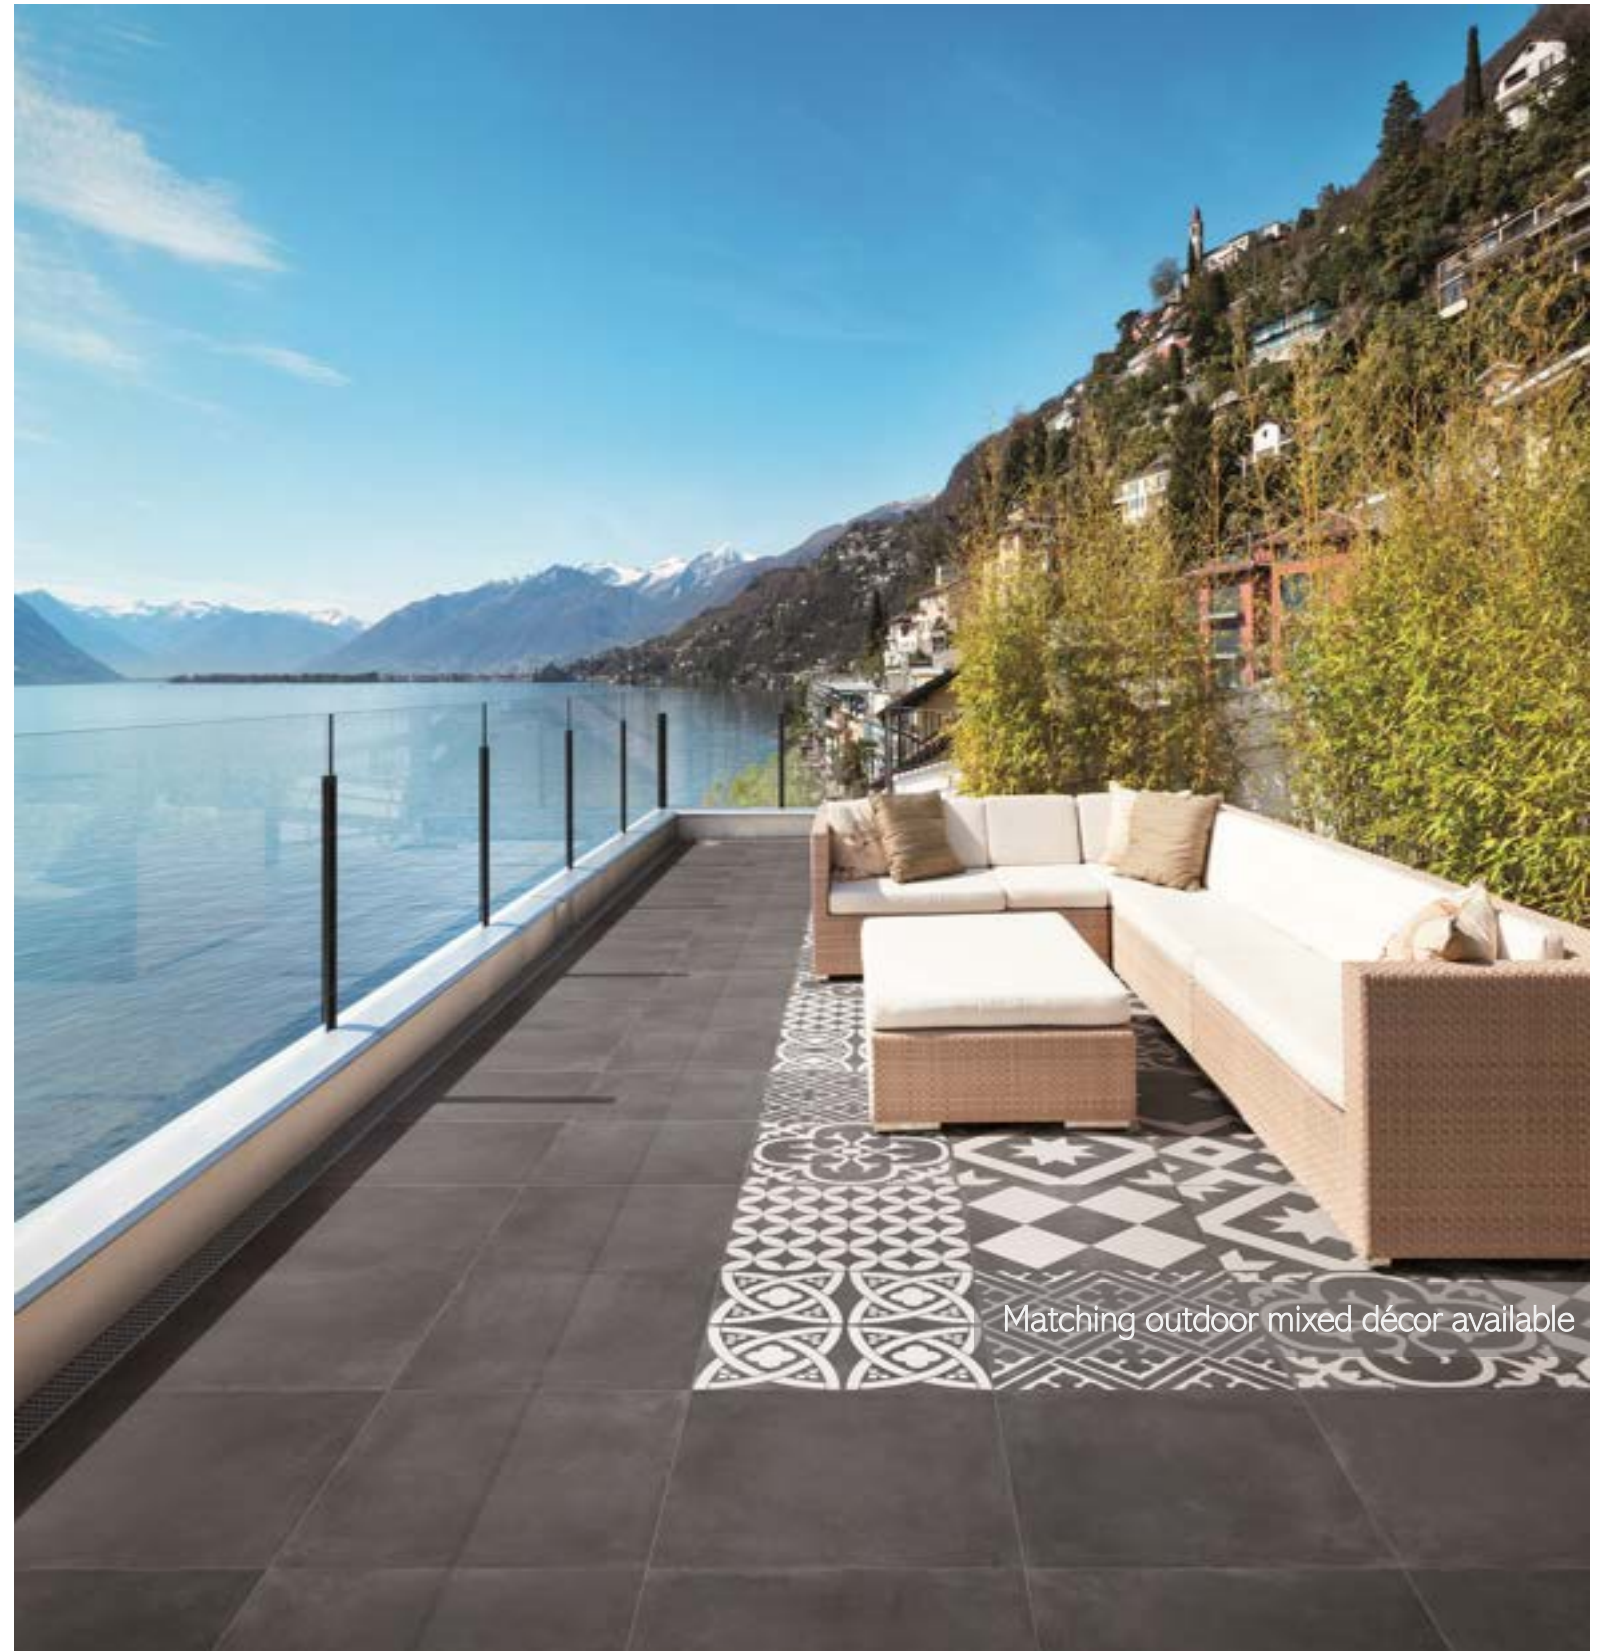

Matching outdoor mixed décor available

Outdoor