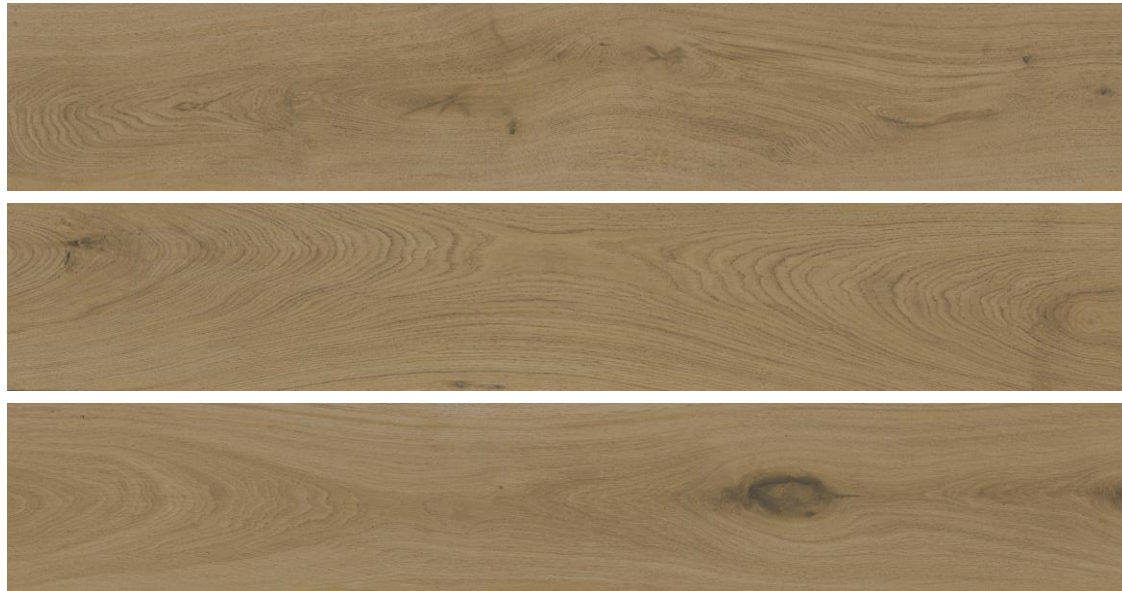

Uddo Gold

Porcelain tiles in a matt wood effect suitable for wall and floor.

GS-NO925
Uddo Gold 20x120