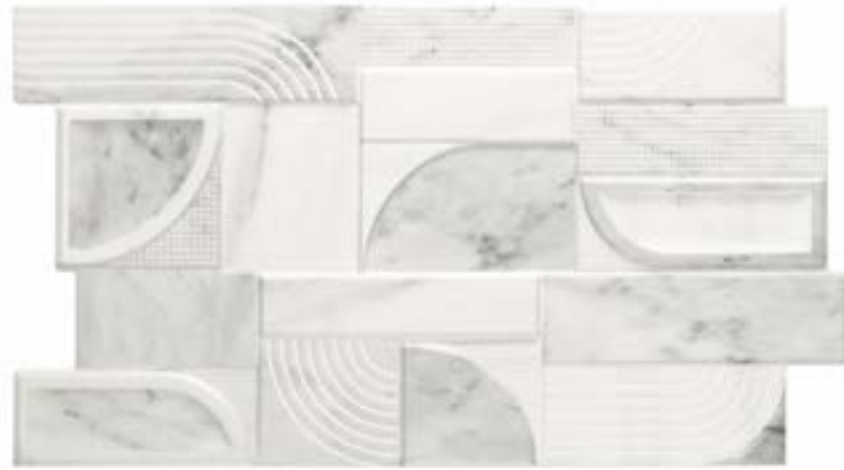

Empire Marble

Porcelain 3D relief décor tiles in a metallic finish. Suitable for use on walls and as a feature.

OND-EMPM
Empire Marble 31x56