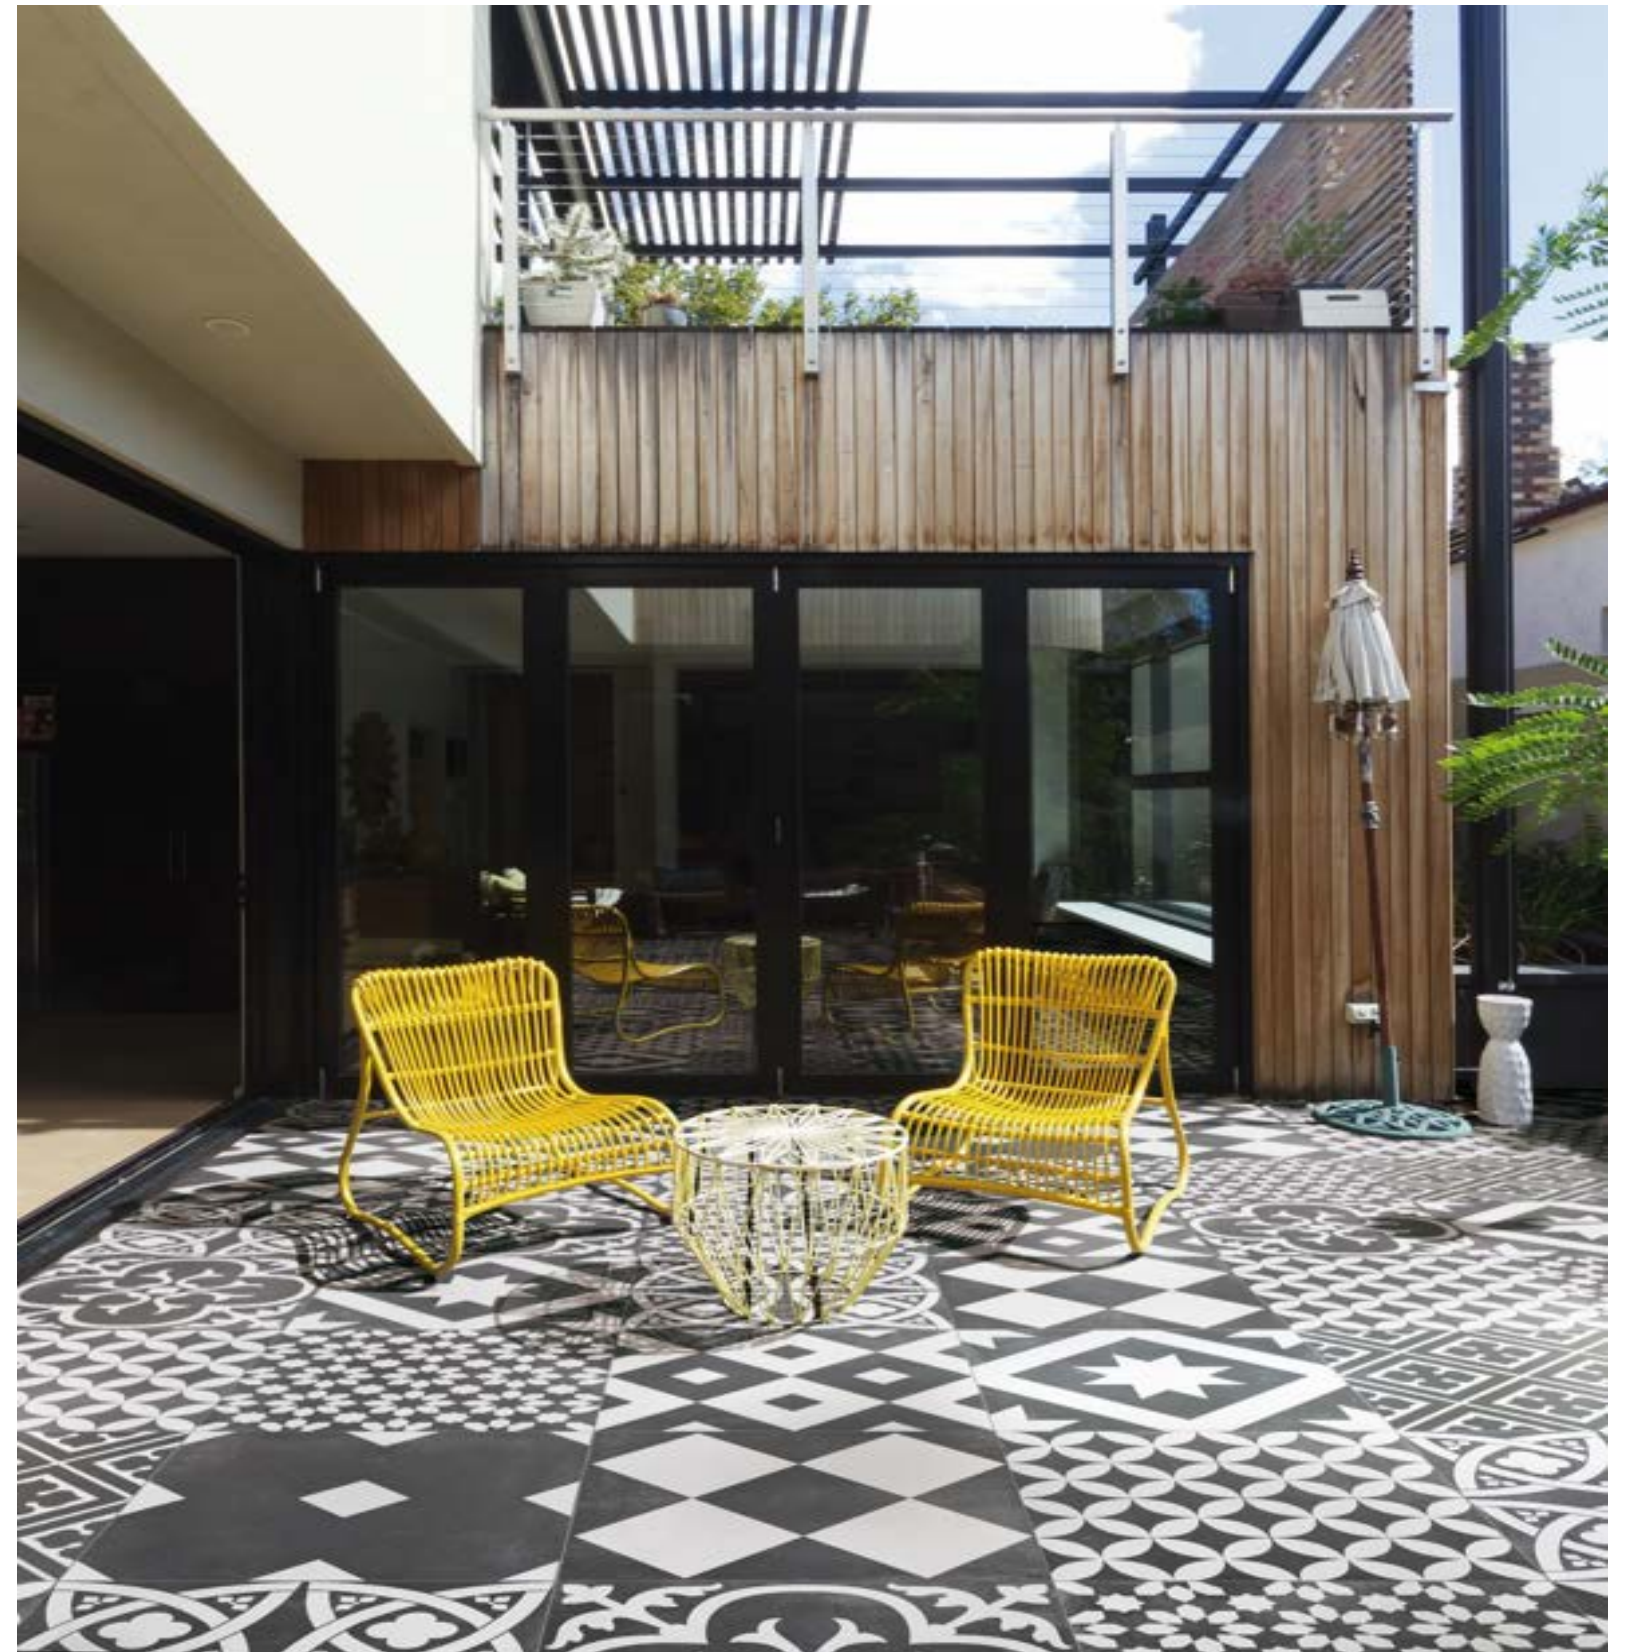

Outdoor

# Gatsby Mixed Decor

Full bodied porcelain patterned tiles.

Suitable for use outdoors, these tiles are slip and frost resistant with a high breakage strength.

PF00015902

Gatsby Patterned 60.4x60.4, 2cm

These tiles come in 9 designs and are sold as random mixed boxes of 2.