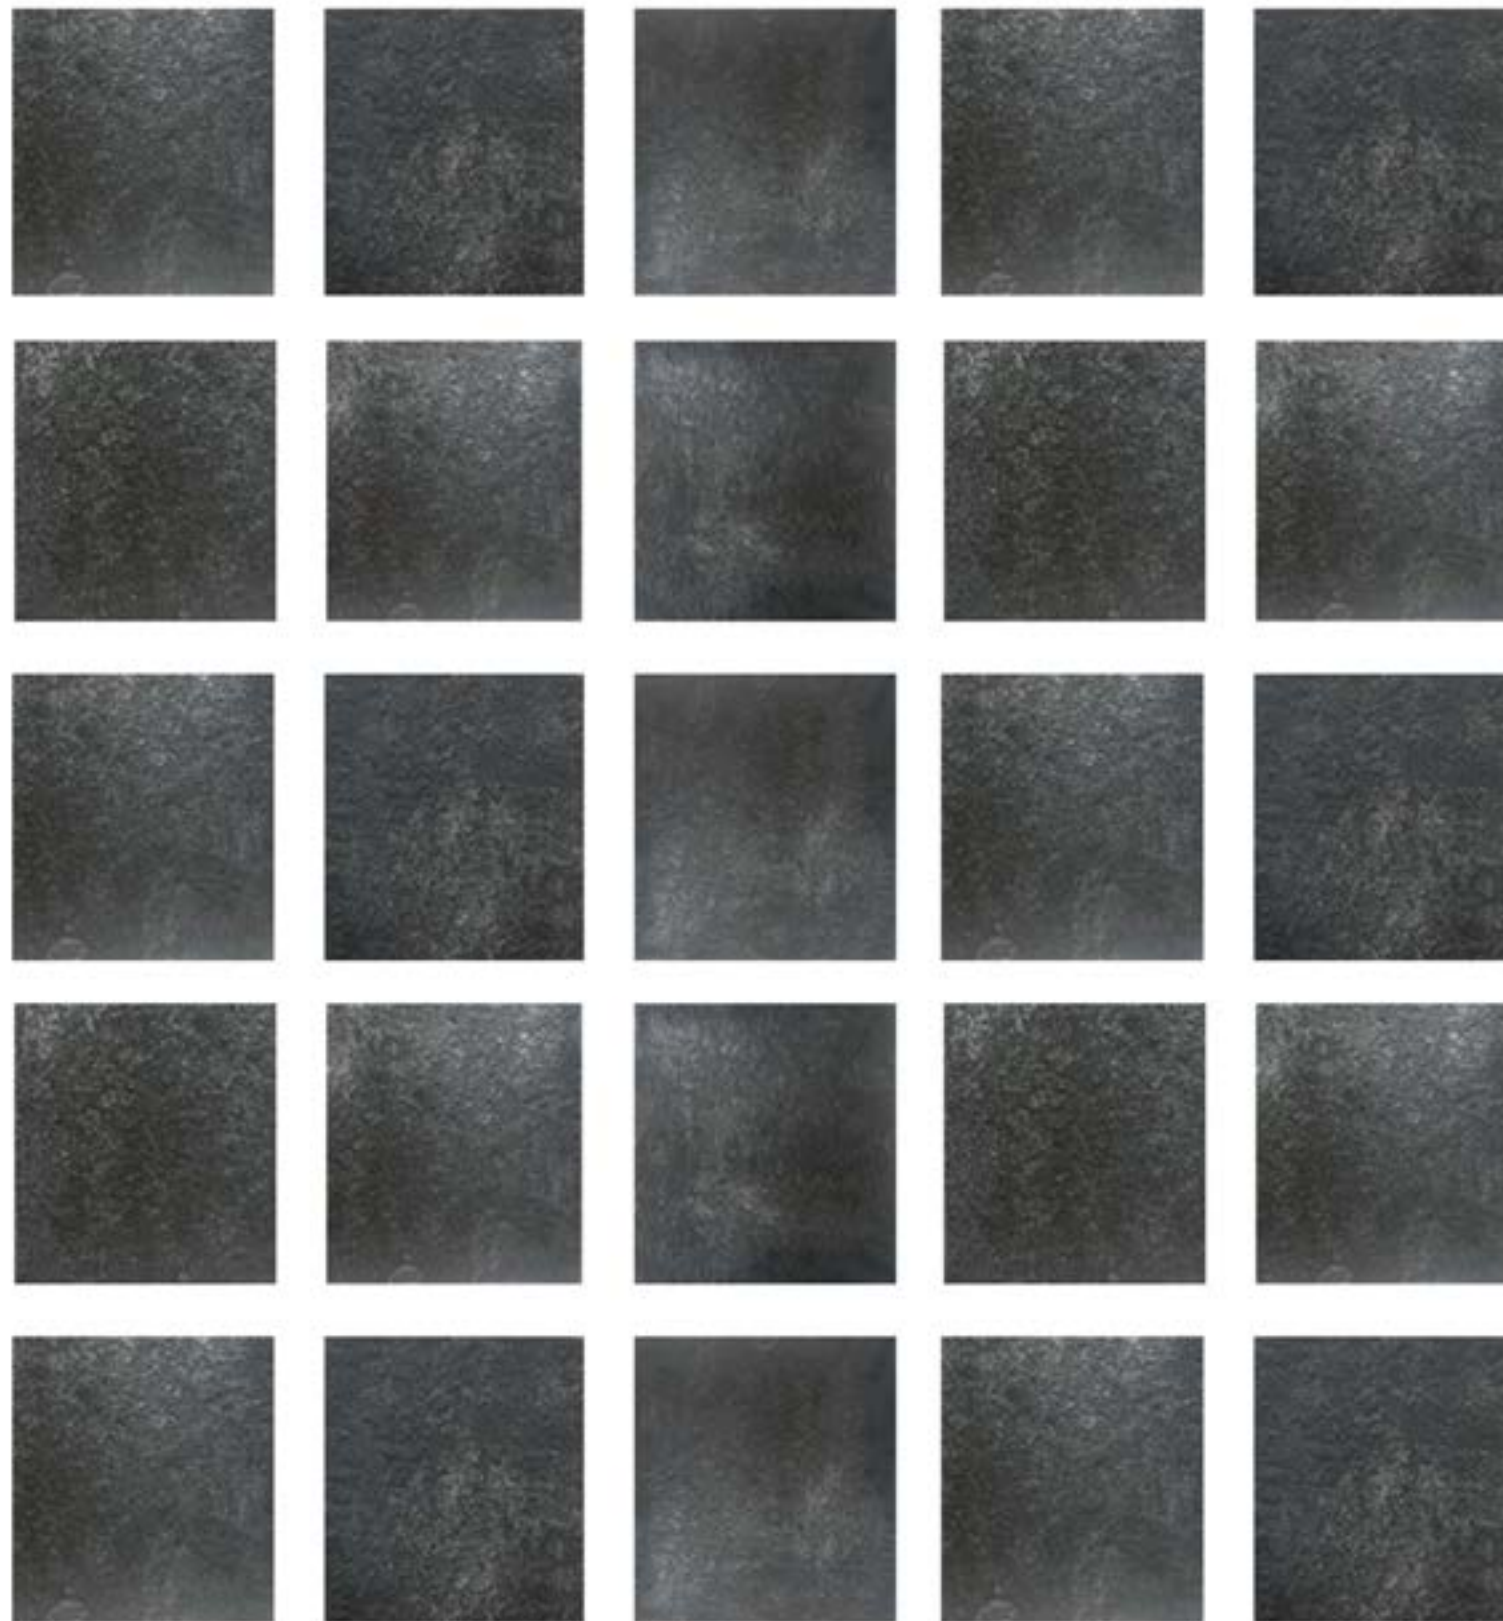

Mon Amour Noir

Full bodied porcelain tiles in a natural stone effect.
Suitable for use outdoors, these tiles are slip and frost
resistant with a high breakage strength.

Outdoor