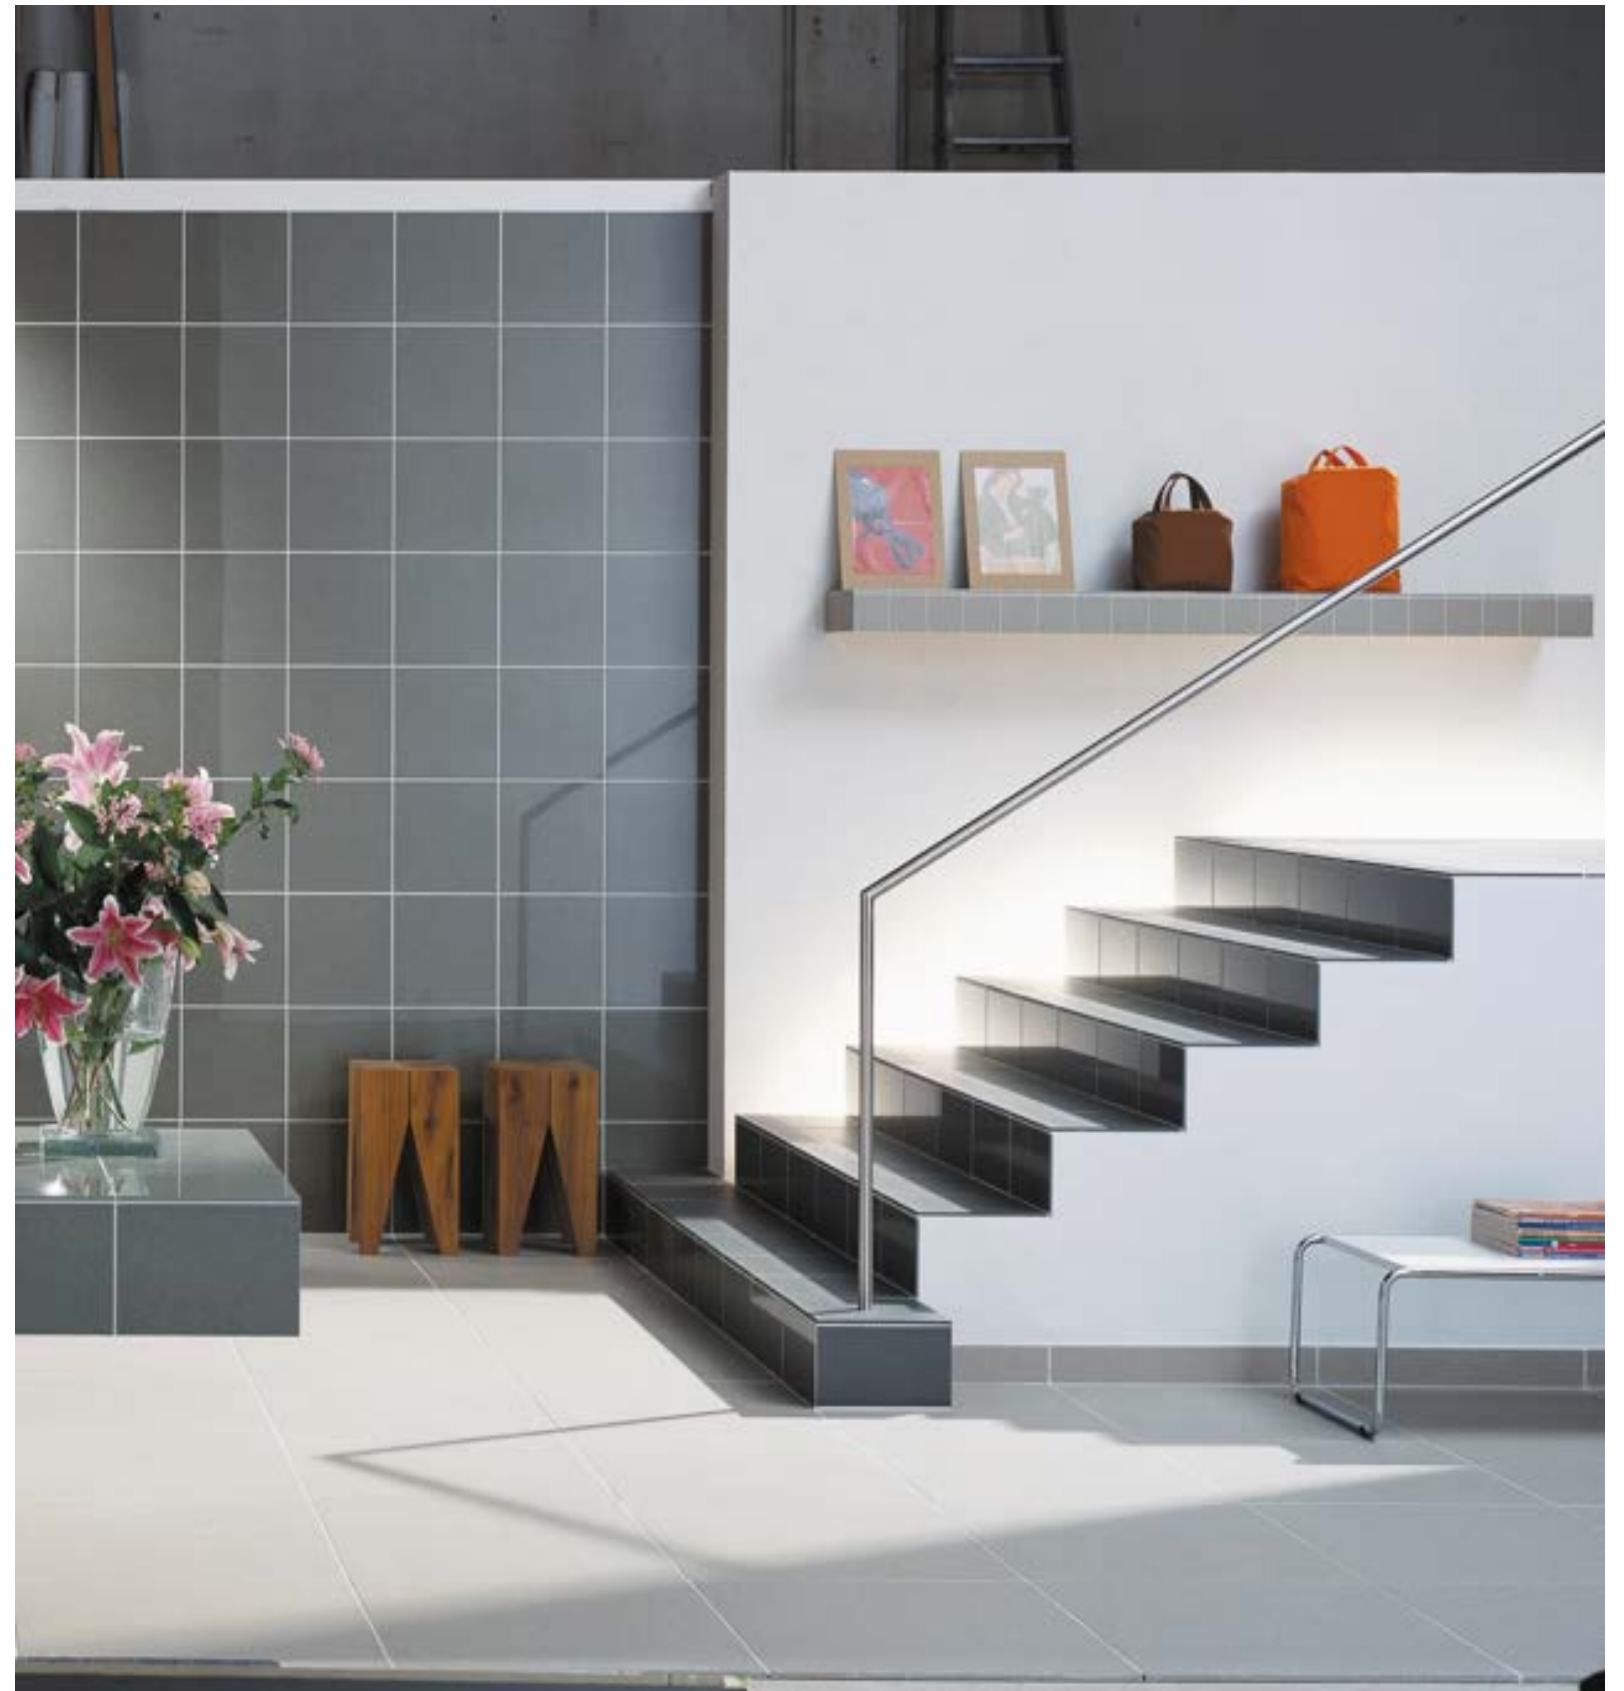

Salt and Pepper Grey

Full bodied porcelain tiles available in both a flat (natural) and relief (structured) finish. These tiles are suitable for use on wall and floor and are great for use in wet areas.

Stone