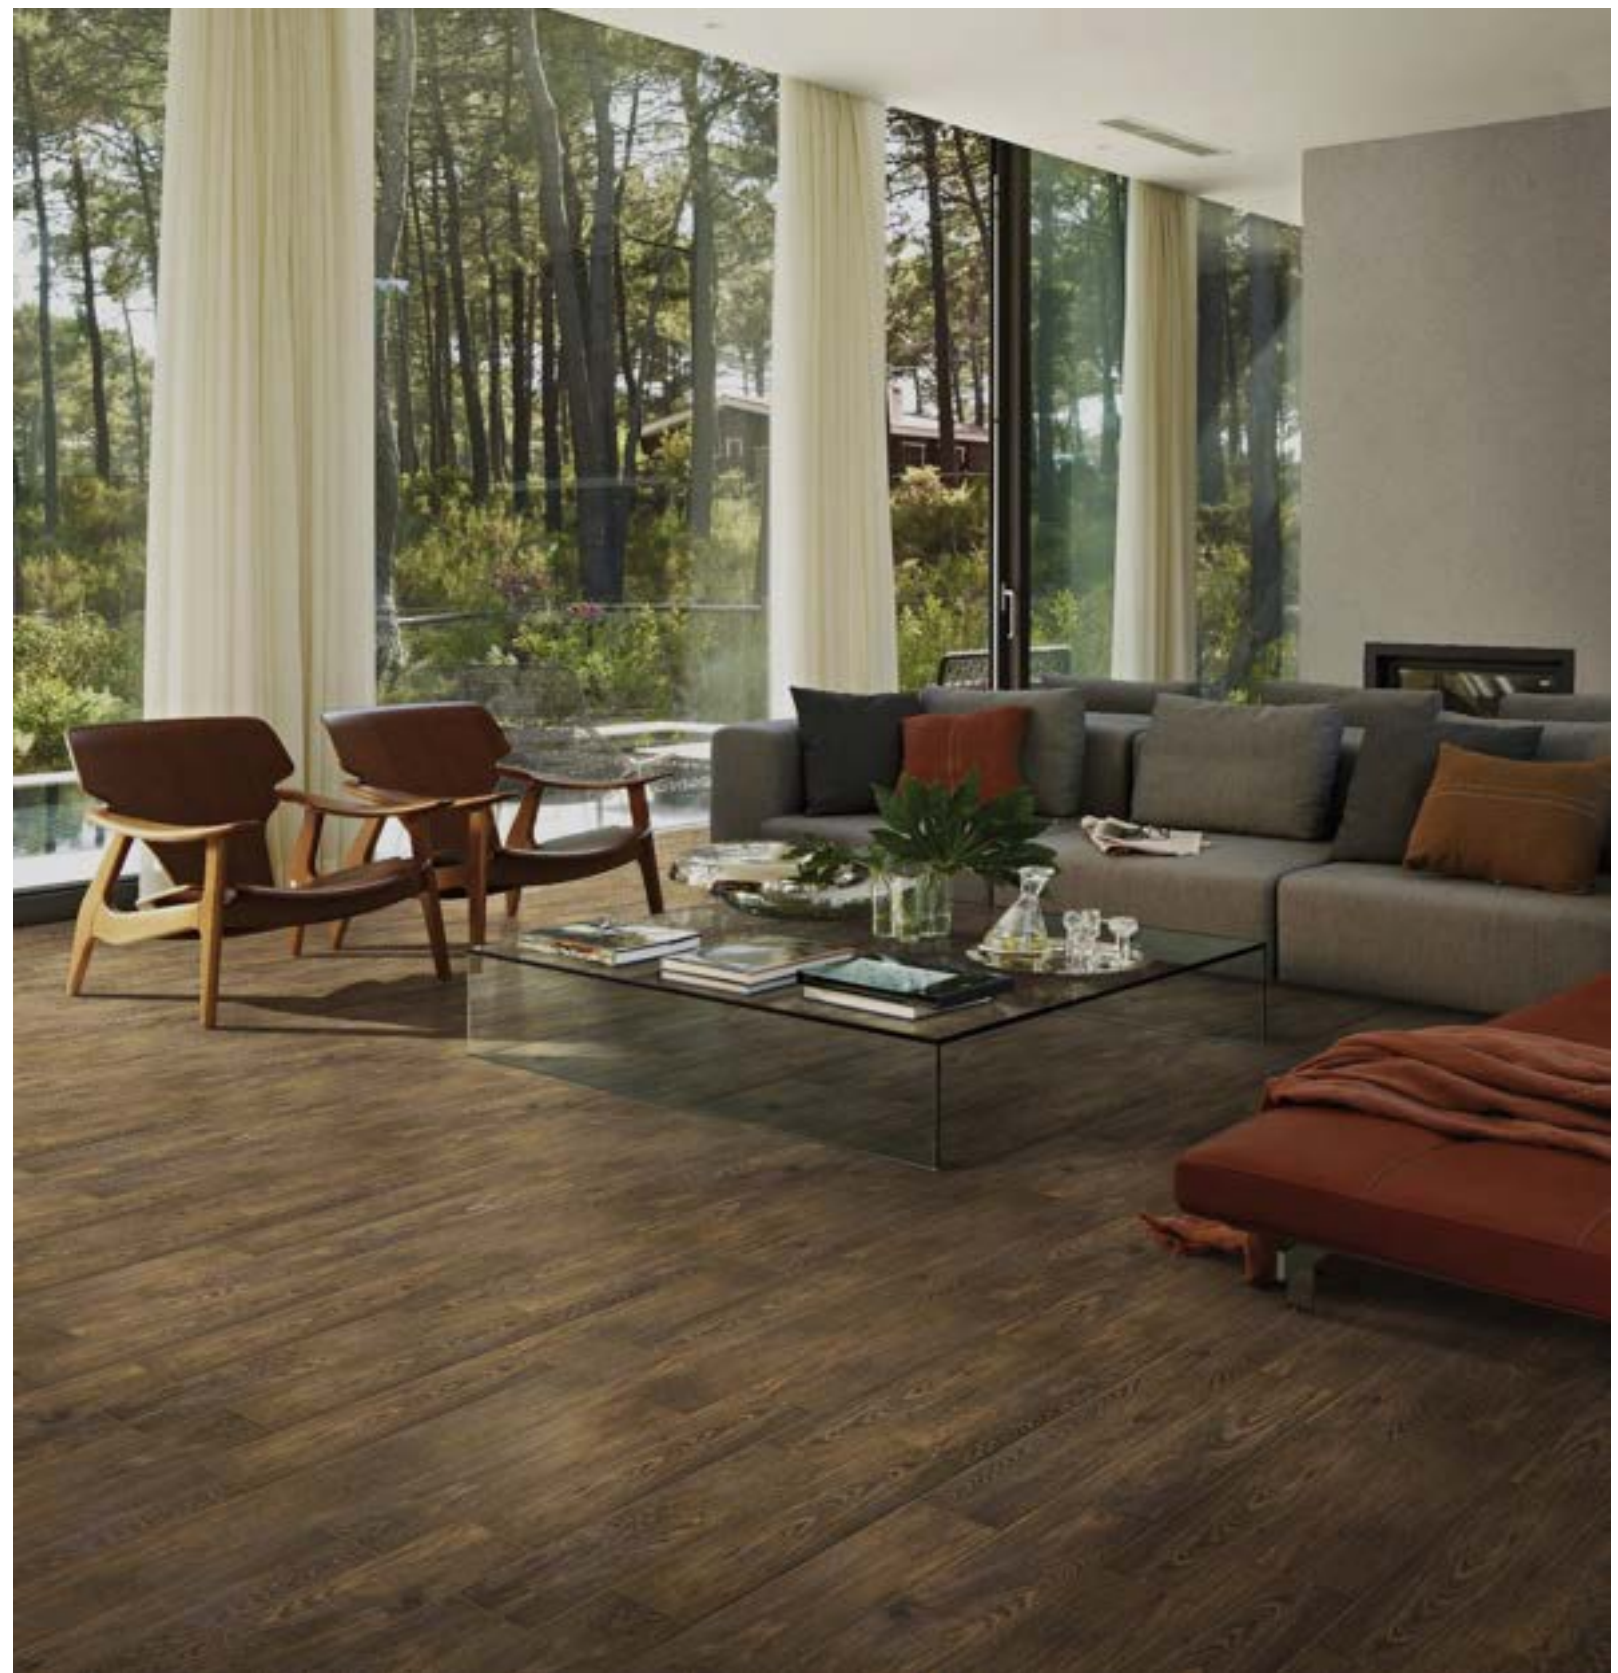

Nordic Dark

Porcelain tiles in a matt wood effect suitable for wall and floor.

GS-D3652
Nordic Dark 15x60

Wood