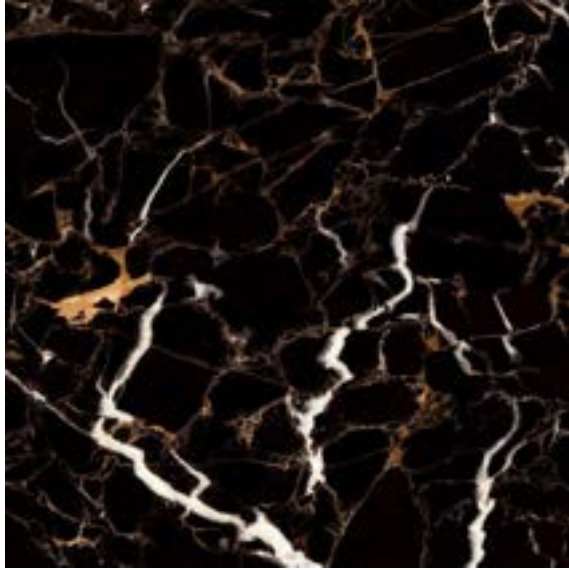

Golden Bordeaux

Polished porcelain marble effect tiles.
Suitable for use on wall and floor.

LGP-GB6060
Golden Bordeaux 60x60