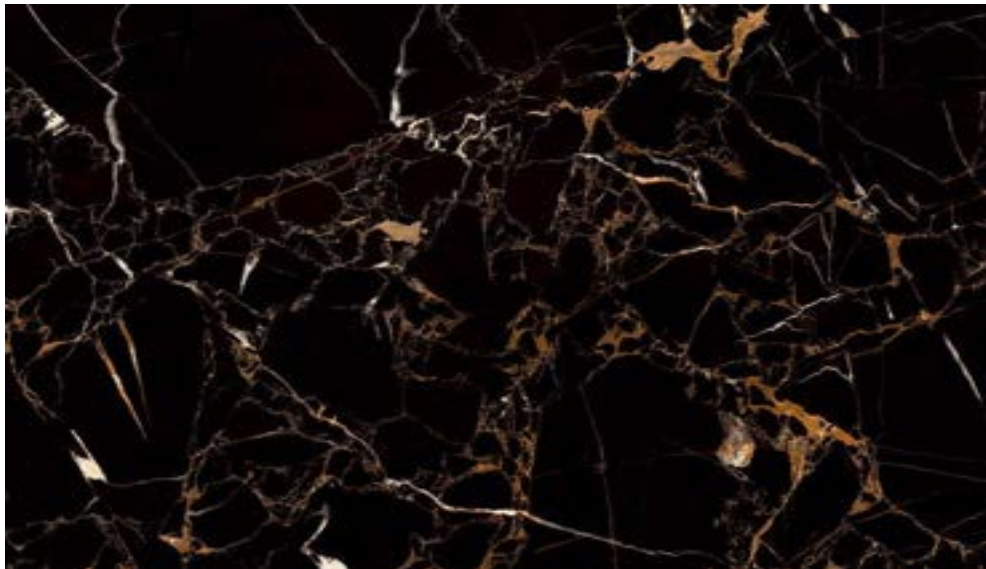

LGP-GB60120
Golden Bordeaux 60x120