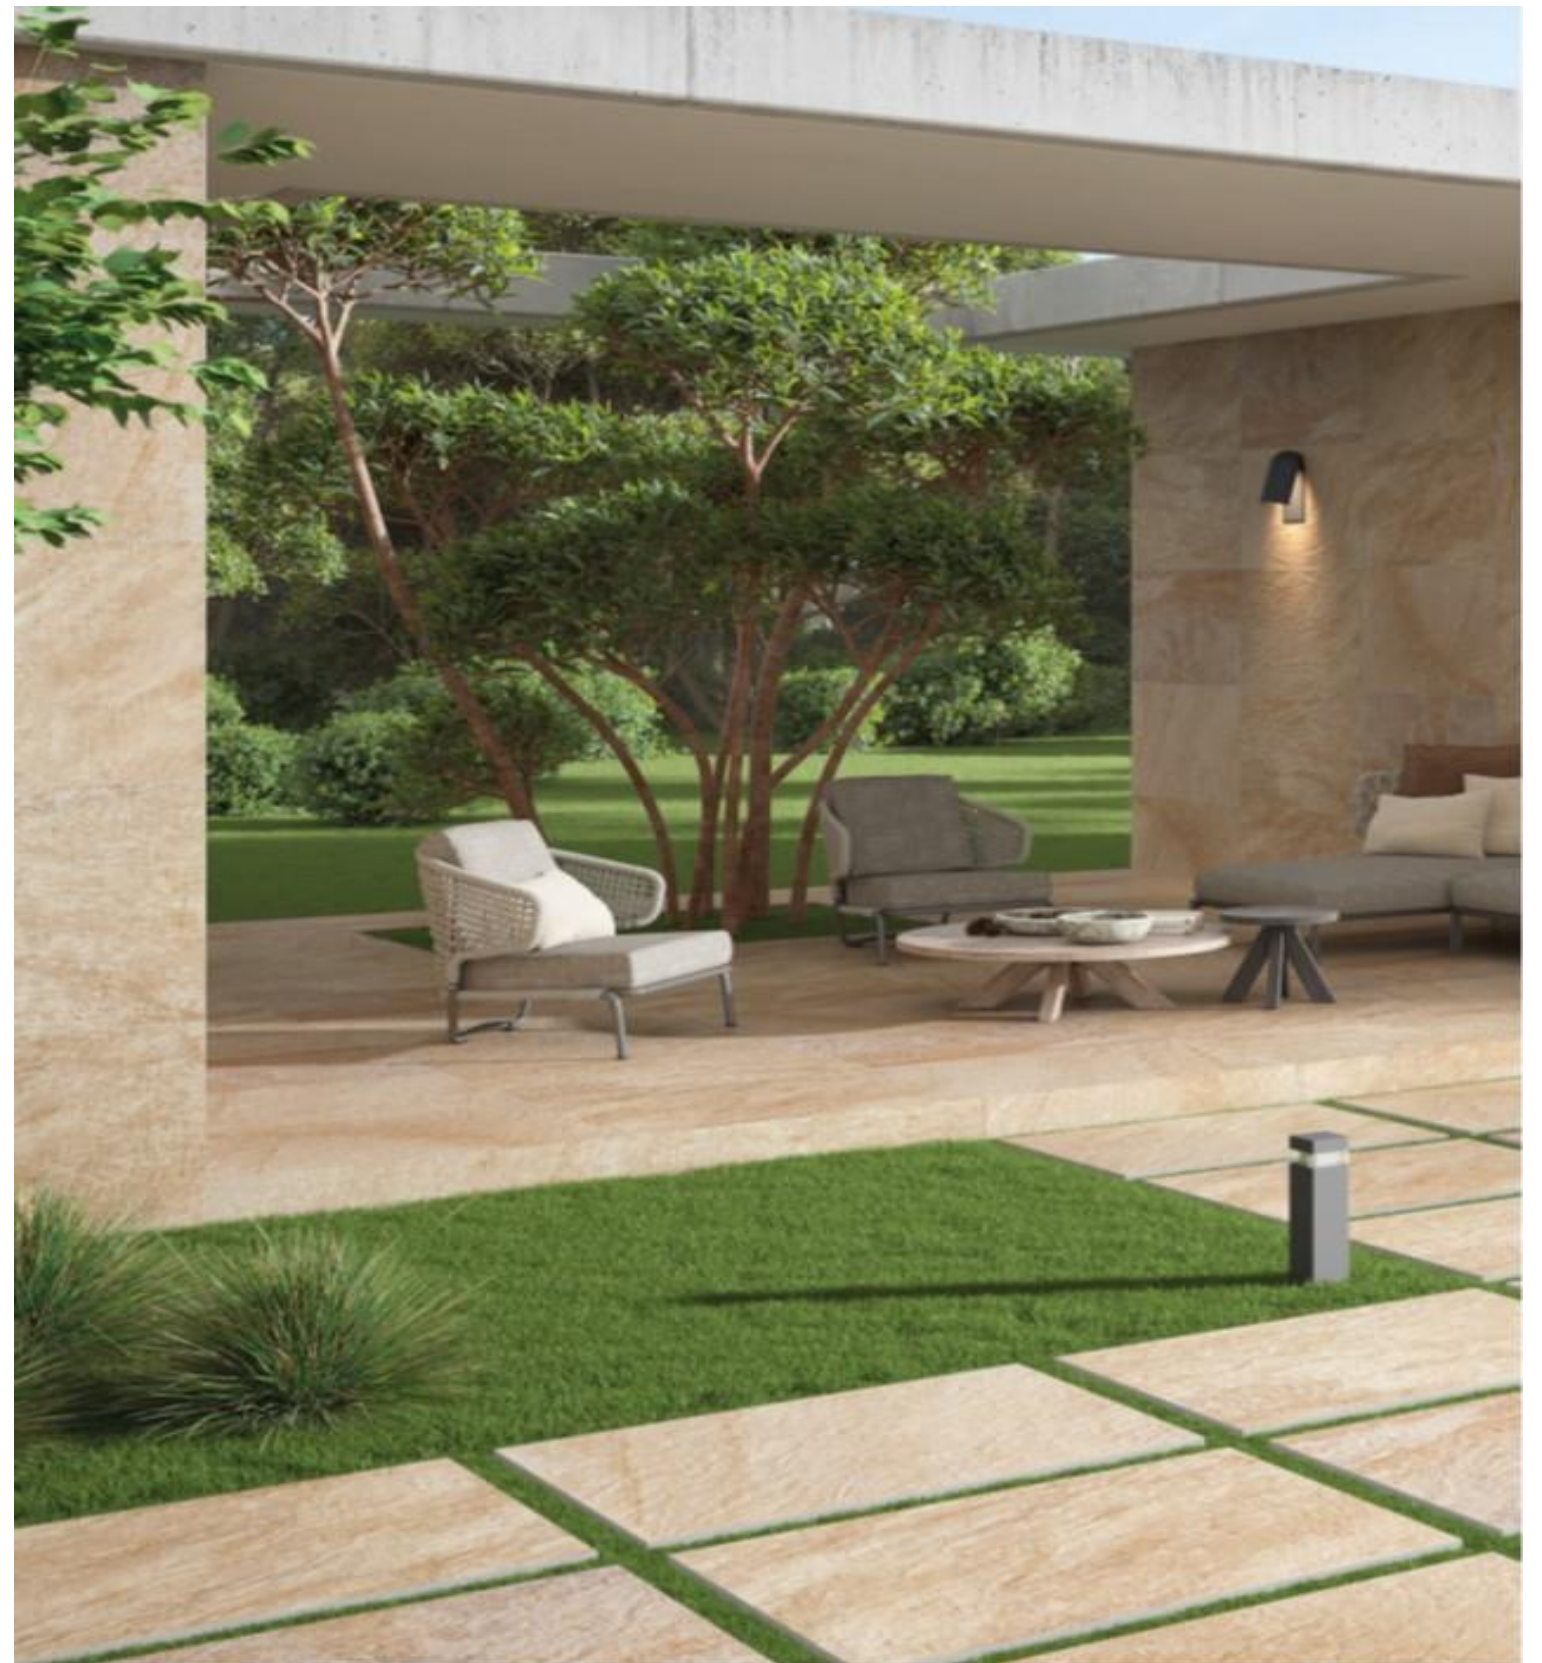

SSG6090  
Slatestone Grey 60x90, 2cm

Outdoor