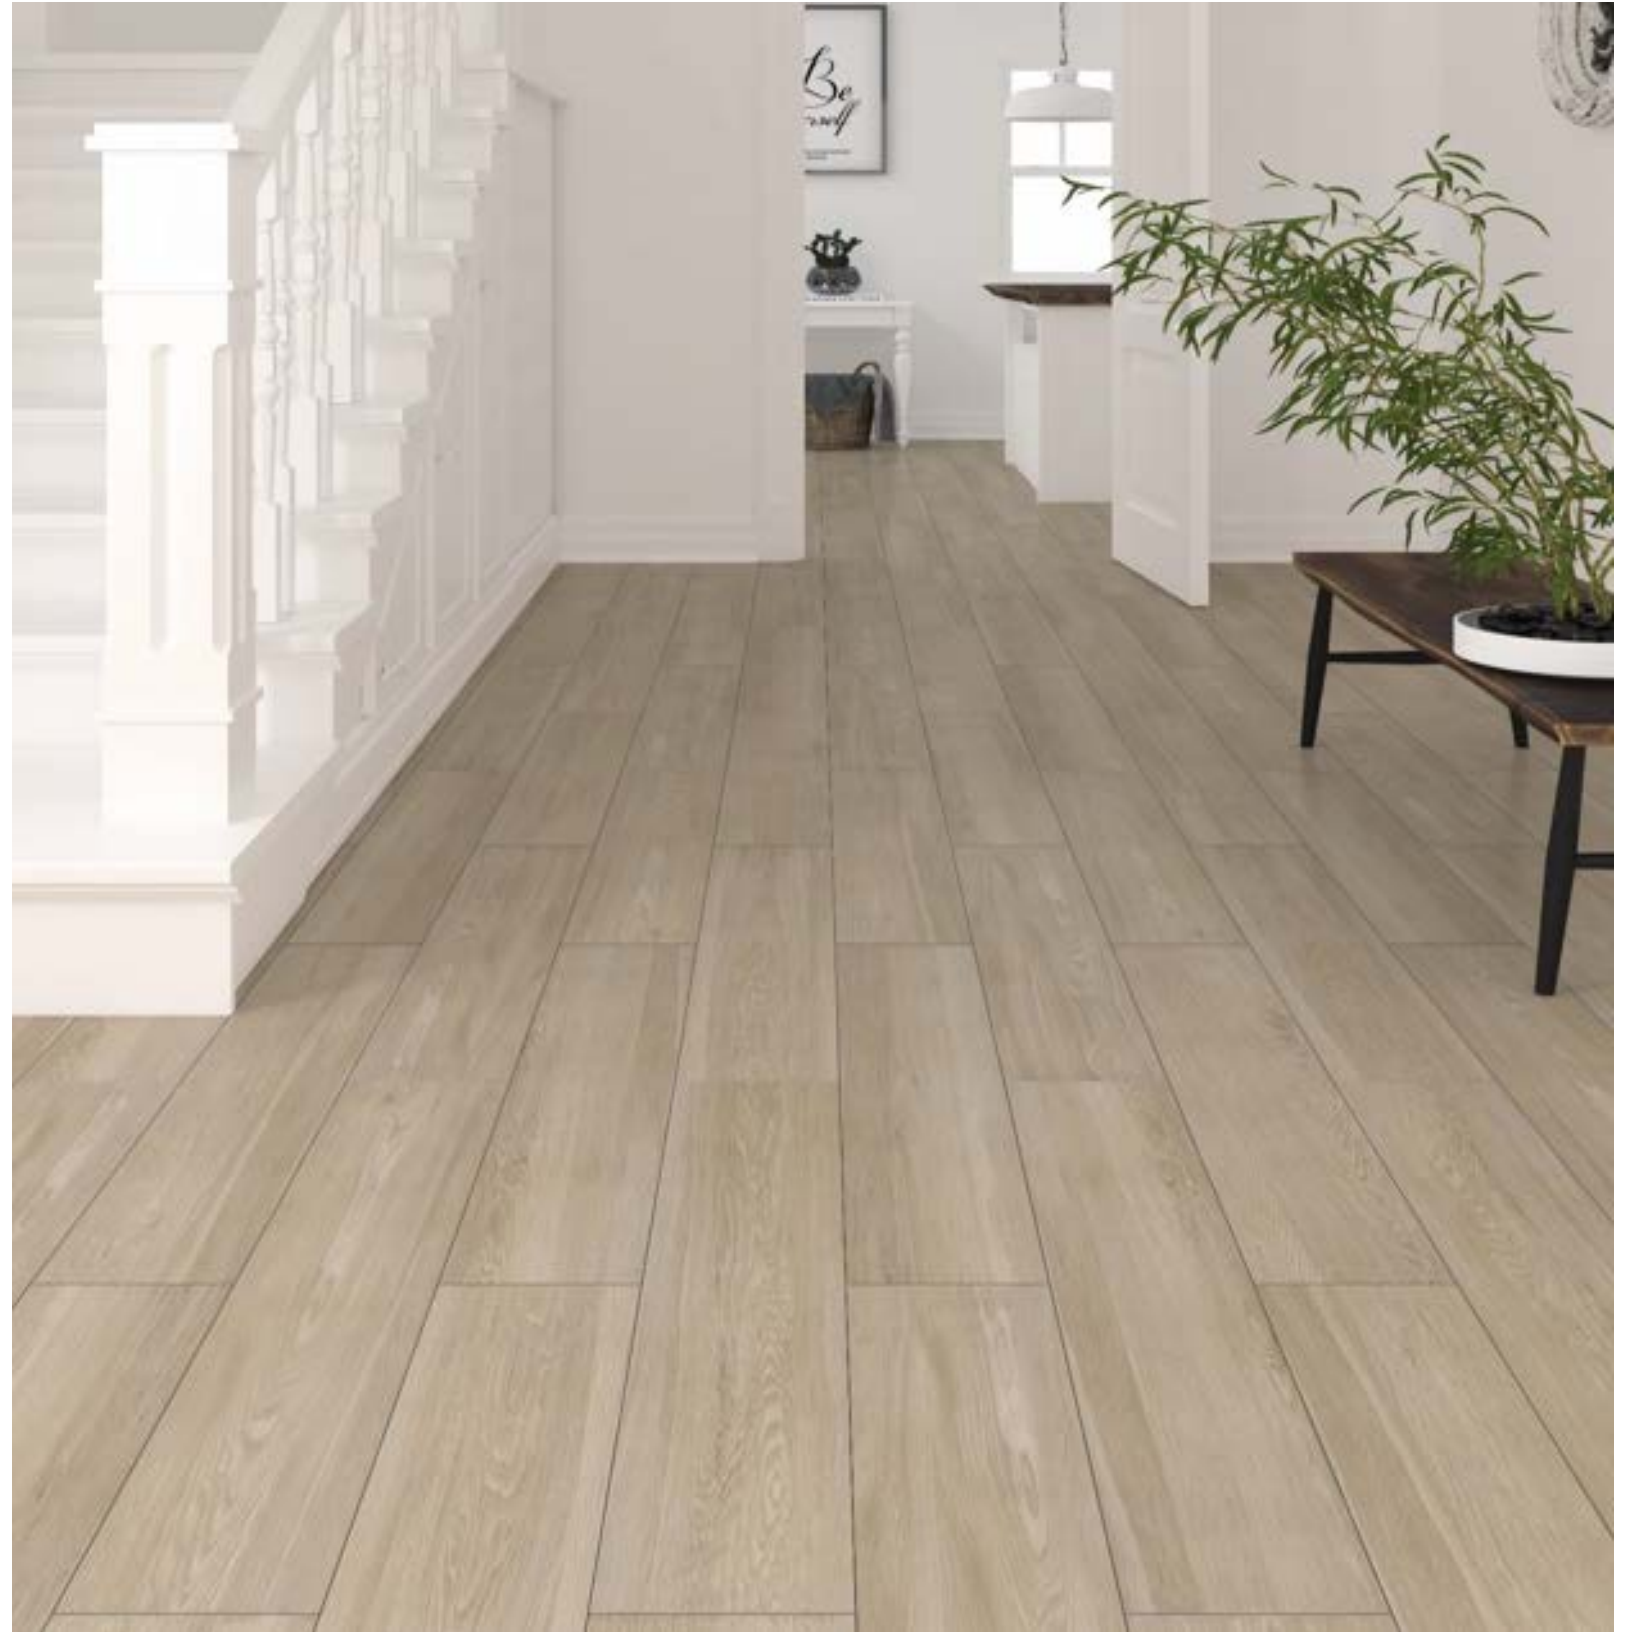

Vintagewood Dune

Porcelain tiles in a matt wood effect suitable for wall and floor.

GS-N5008
Vintagewood Dune 15x90

Wood