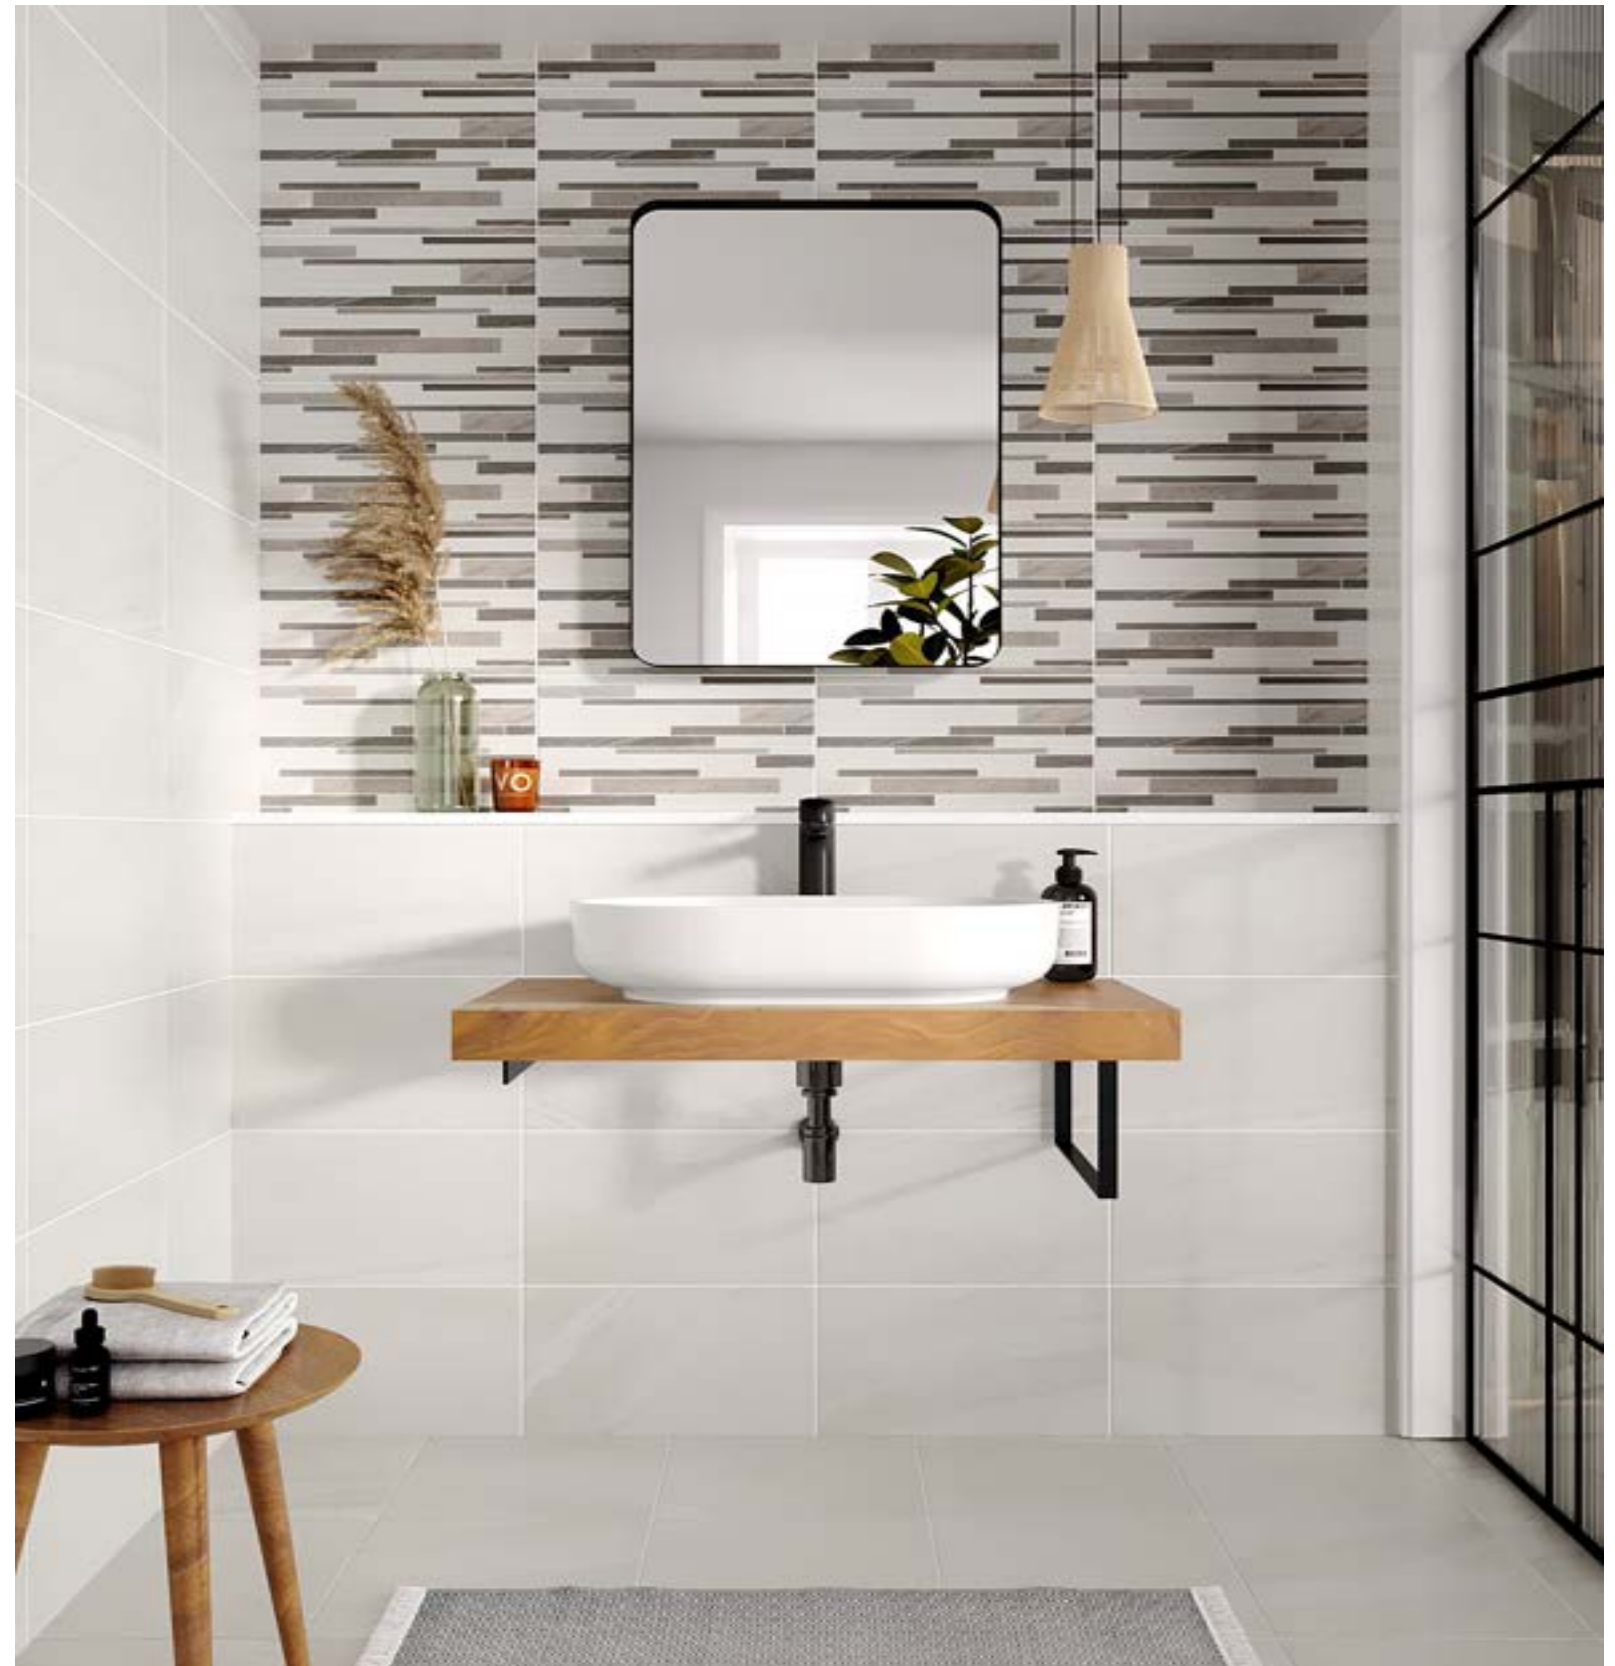

Fiji Splitface Décor

Ceramic flat matt tiles in a mixed natural stone effect suitable for use on walls.

Stone