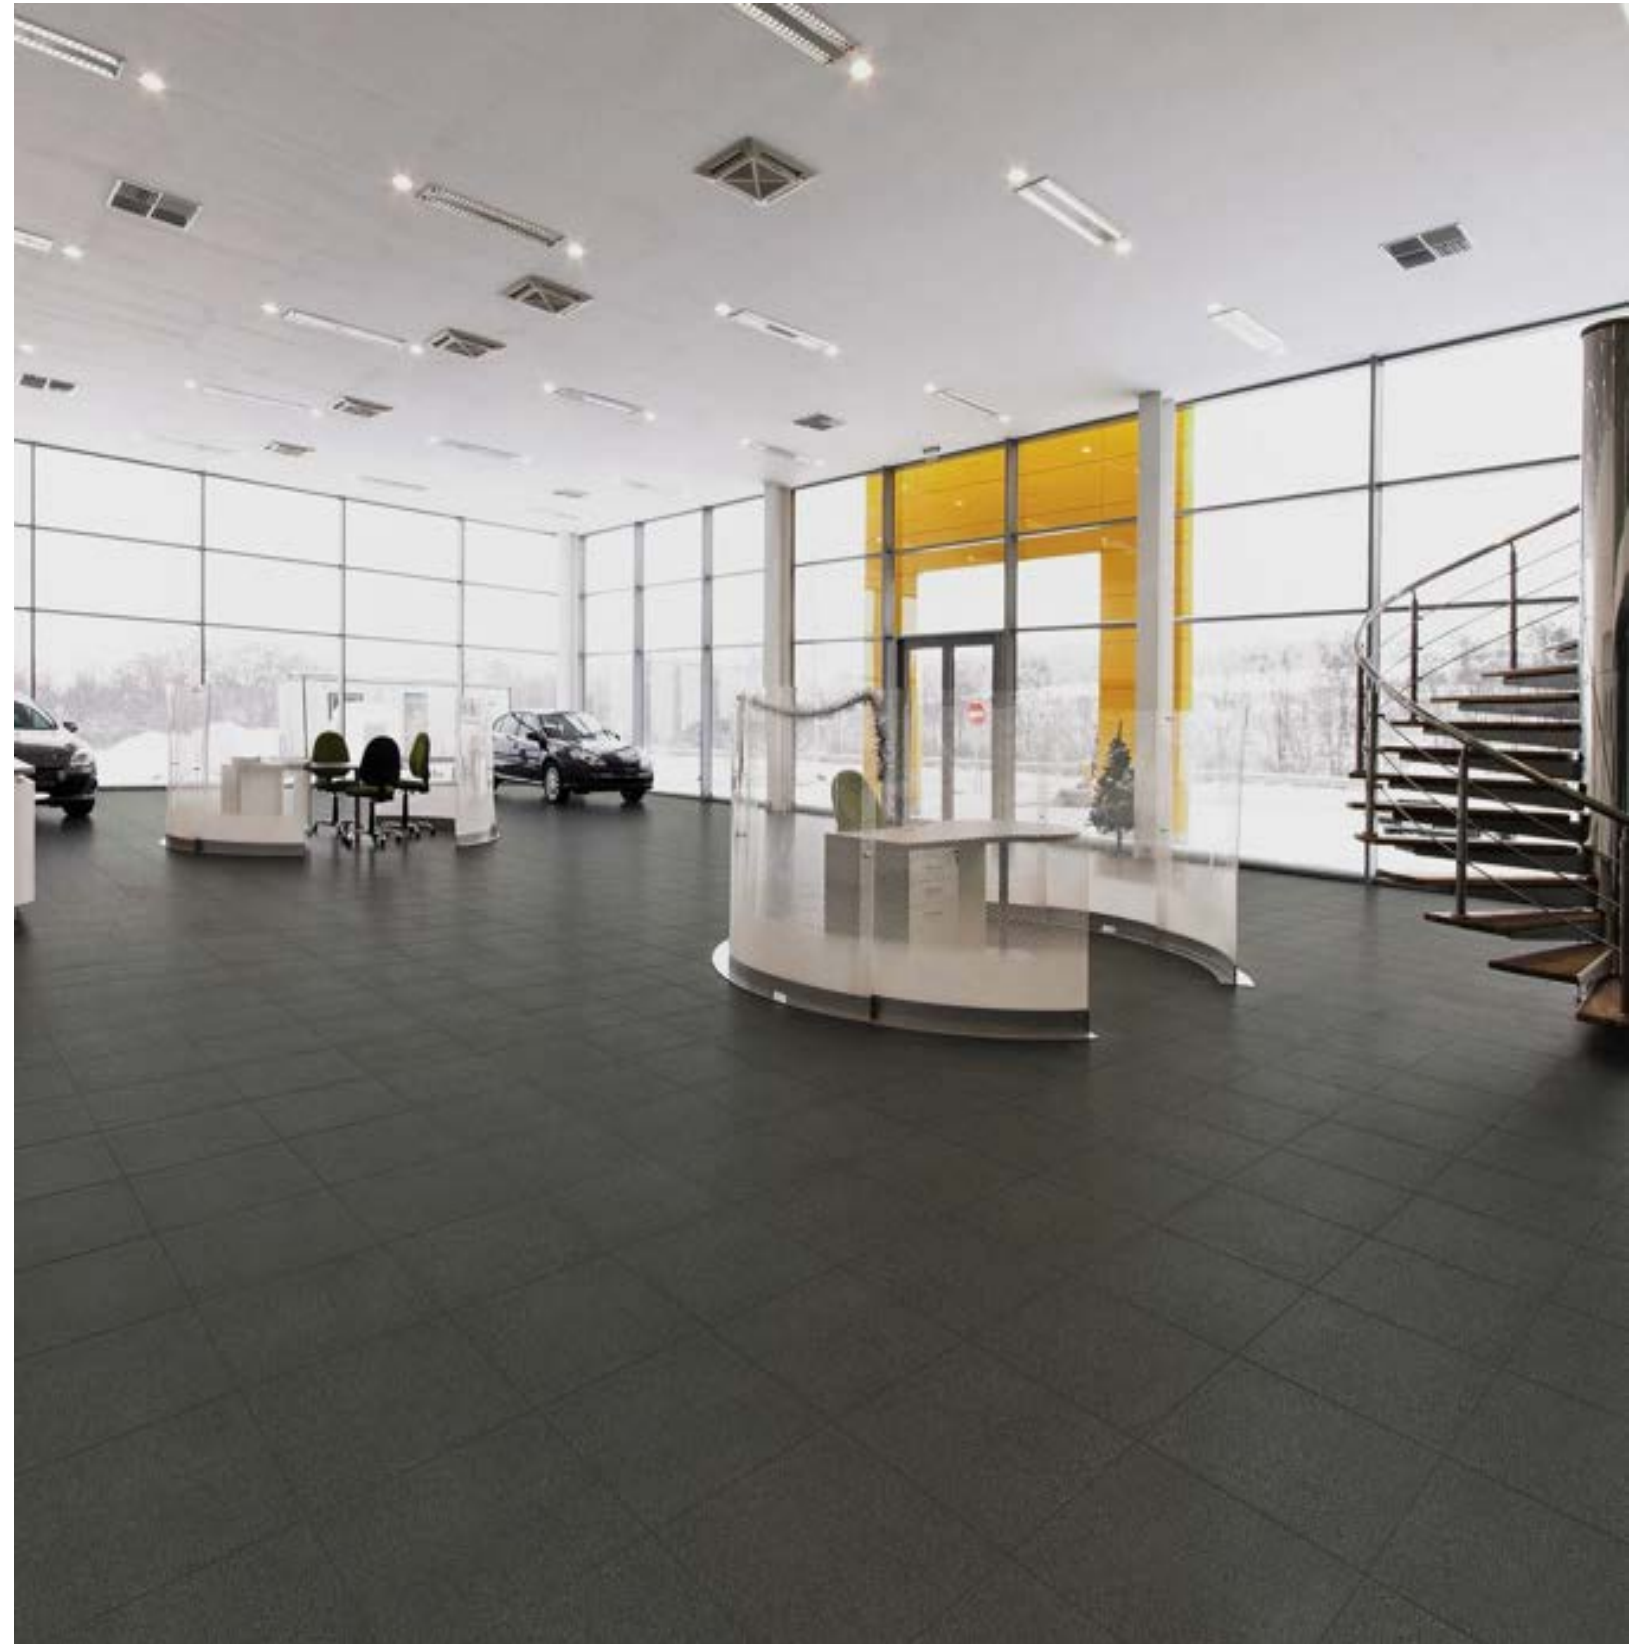

Salt and Pepper Black

Full bodied porcelain tiles available in both a flat (natural) and relief (structured) finish. These tiles are suitable for use on wall and floor and are great for use in wet areas.

Stone