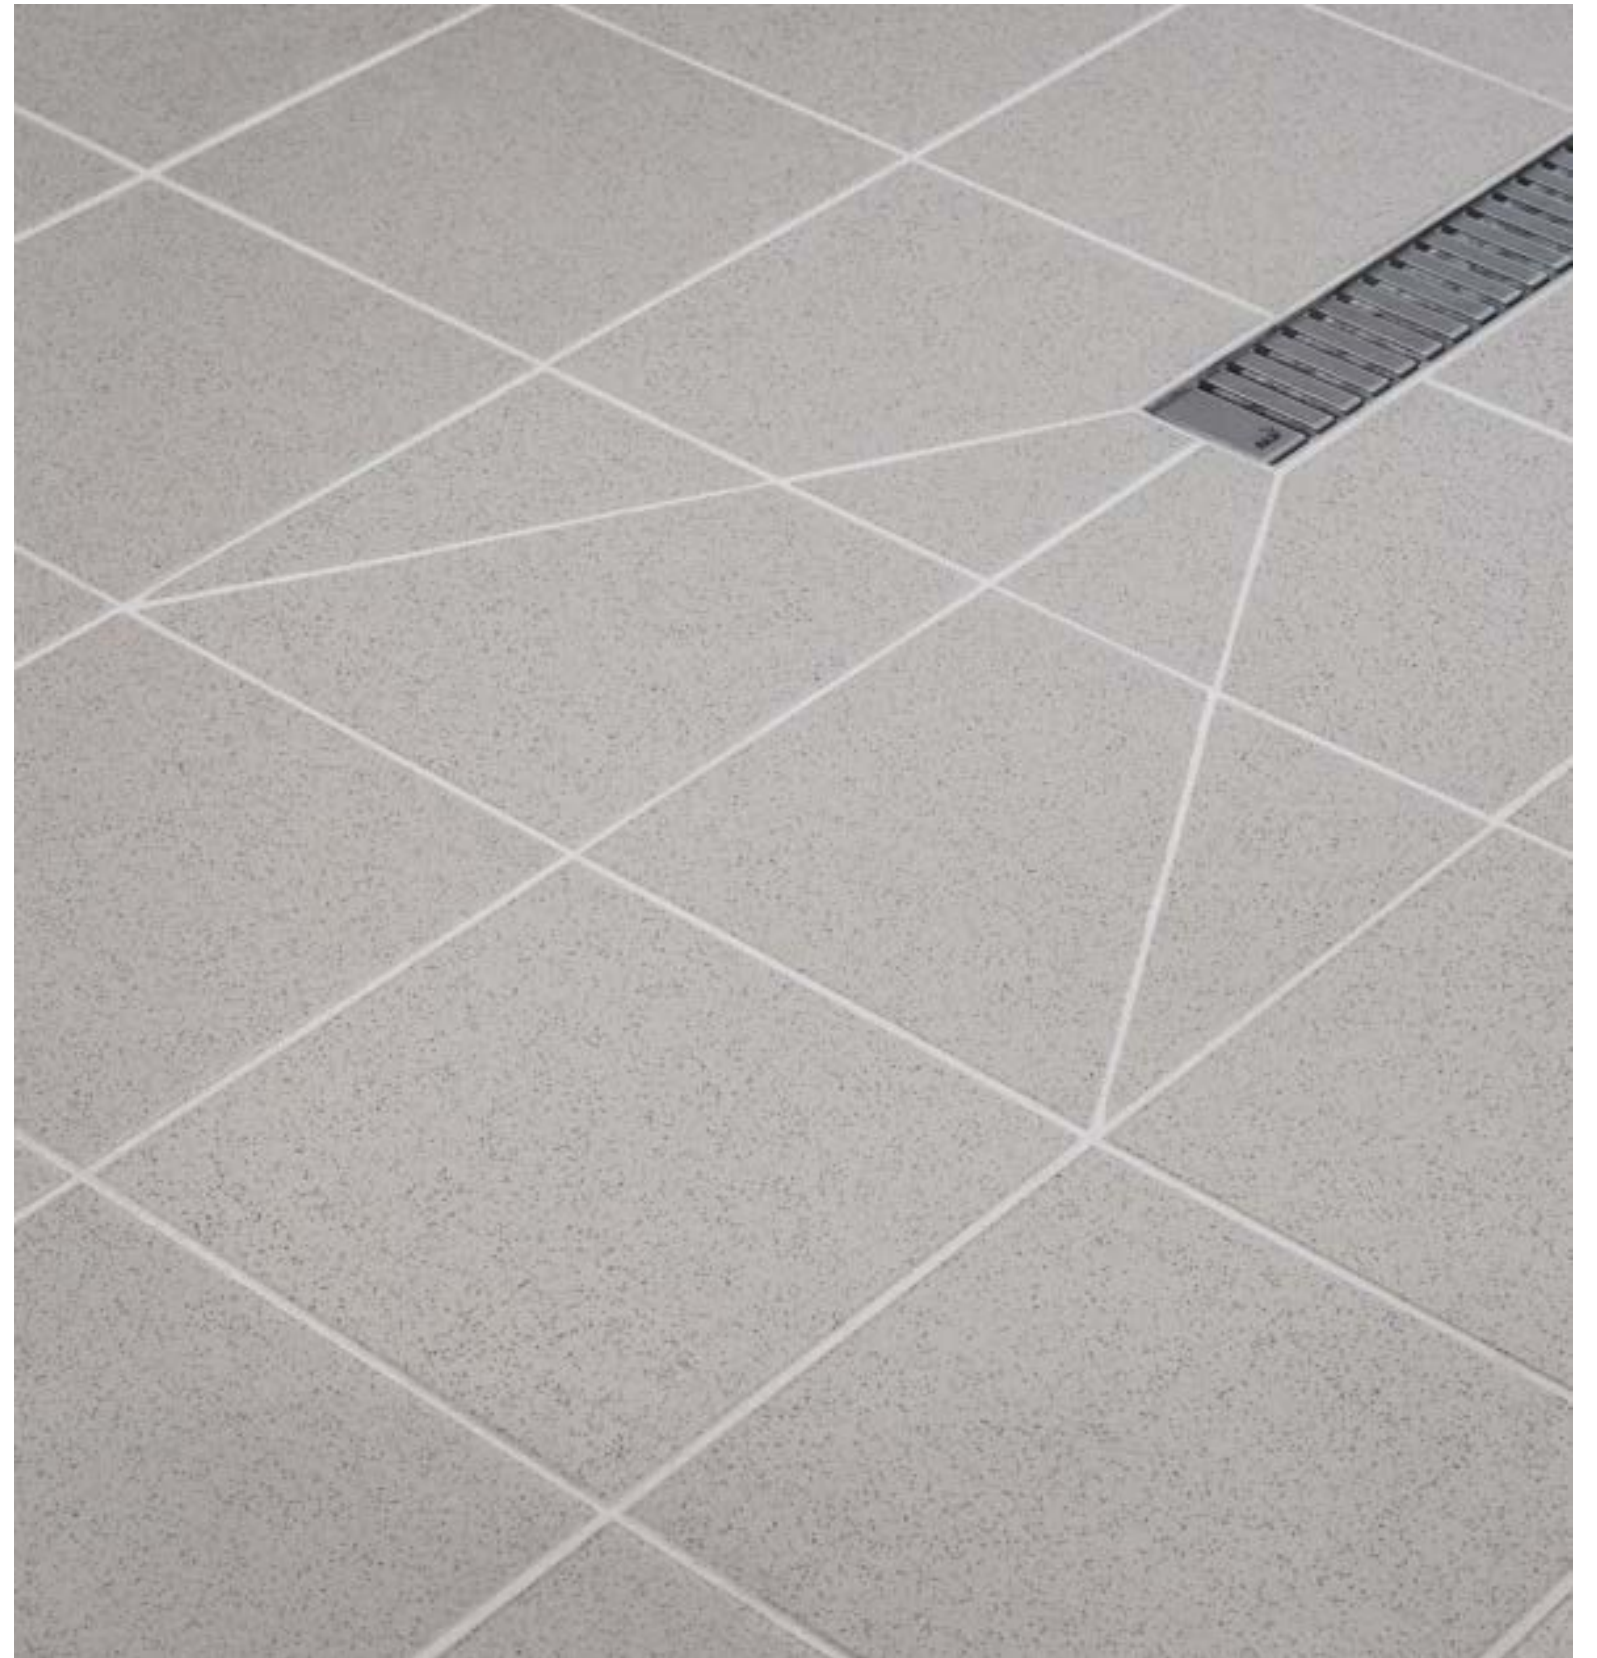

Salt and Pepper Light Grey

Full bodied porcelain tiles available in both a flat (natural) and relief (structured) finish. These tiles are suitable for use on wall and floor and are great for use in wet areas.

Stone