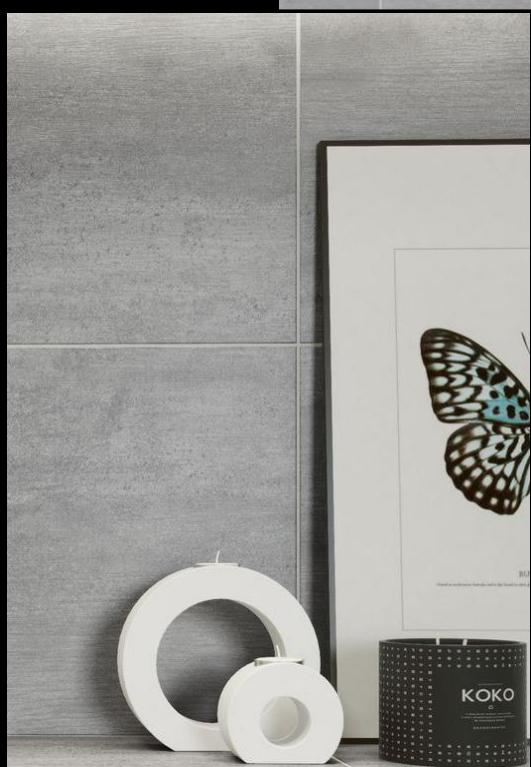

Harmony

Available in
Grey or White